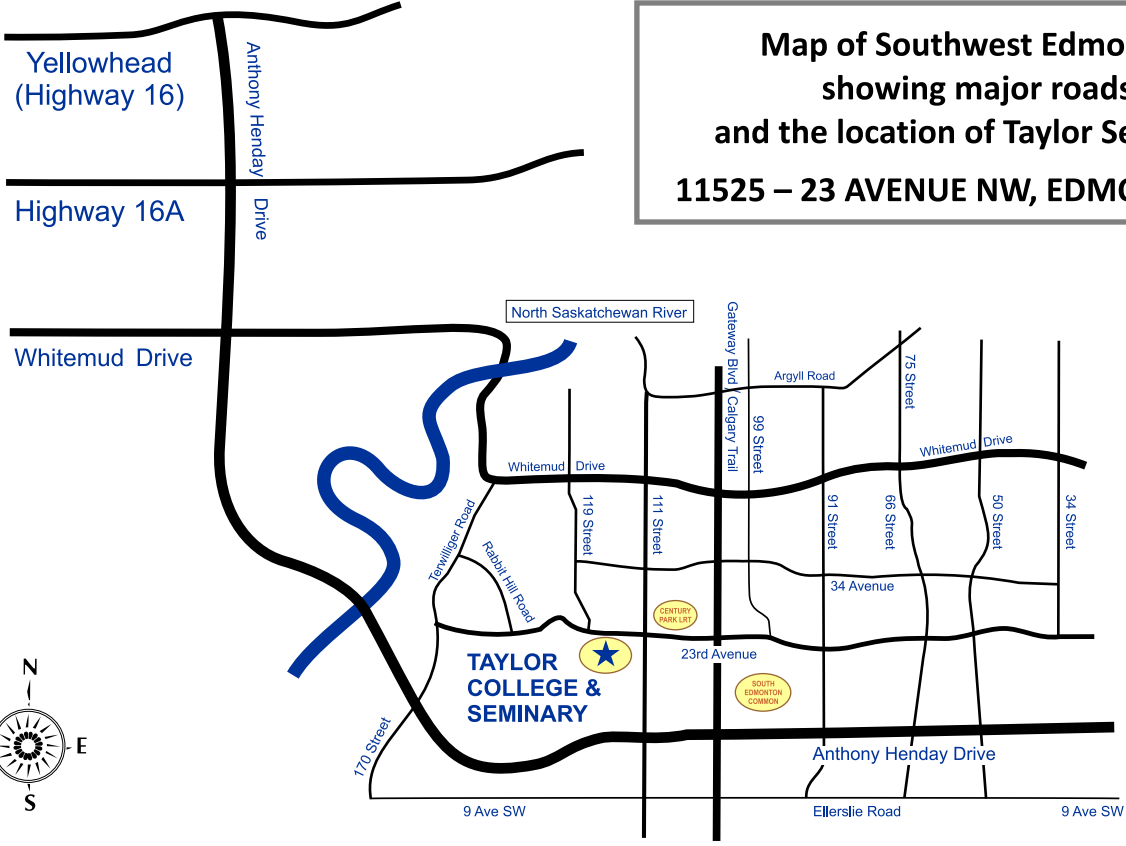

23 AVENUE NW

CAMPUS MAP

- ABA
- Benke Hall
- Conservatory of Music
- Muller Hall
- Stencel Hall
- Taylor Seminary
- Wahl Centre
- White Cross

**Map of Southwest Edmonton
showing major roads
and the location of Taylor Seminary
11525 – 23 AVENUE NW, EDMONTON AB**