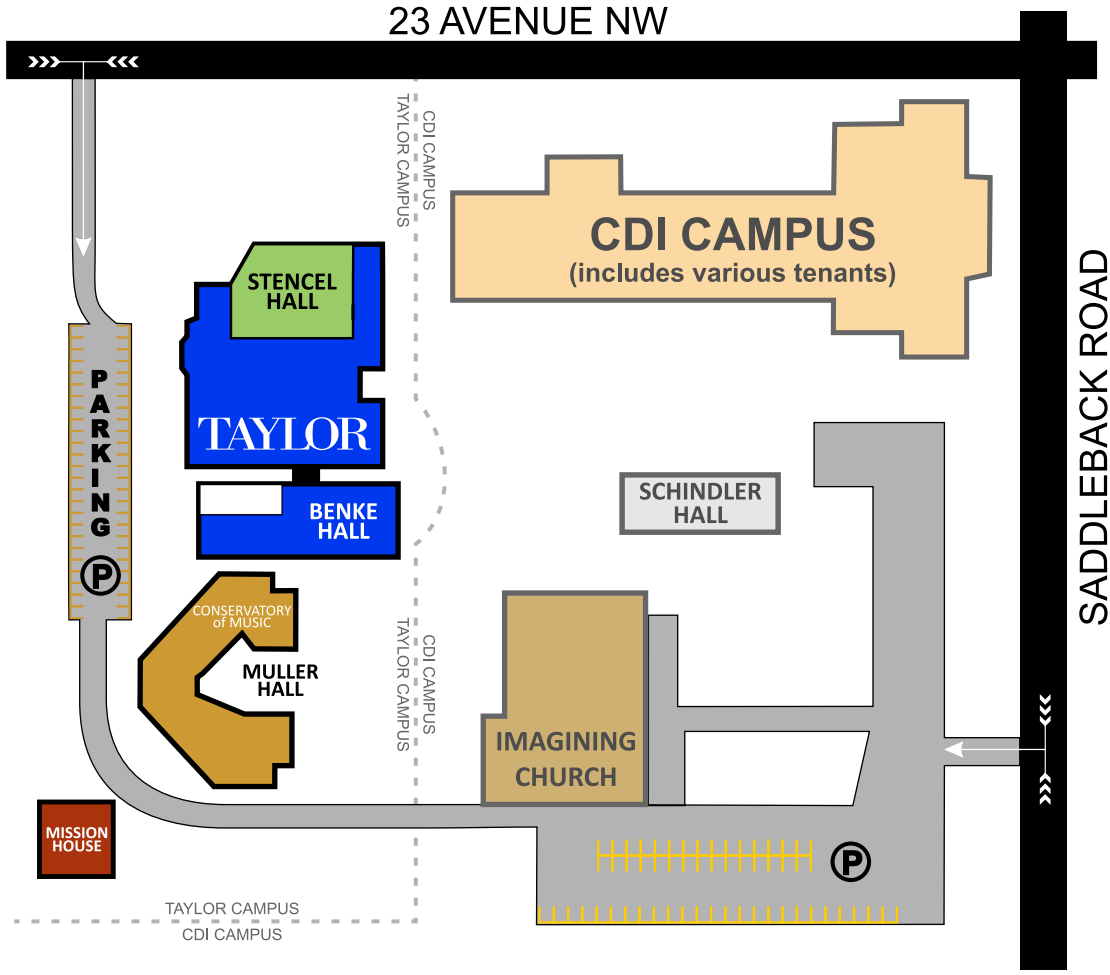

23 AVENUE NW

CAMPUS MAP

- ABA
- Benke Hall
- Conservatory of Music
- Muller Hall
- Stencel Hall
- Taylor Seminary
- Wahl Centre
- White Cross

**Map of Southwest Edmonton
showing major roads
and the location of Taylor Seminary
11525 – 23 AVENUE NW, EDMONTON AB**